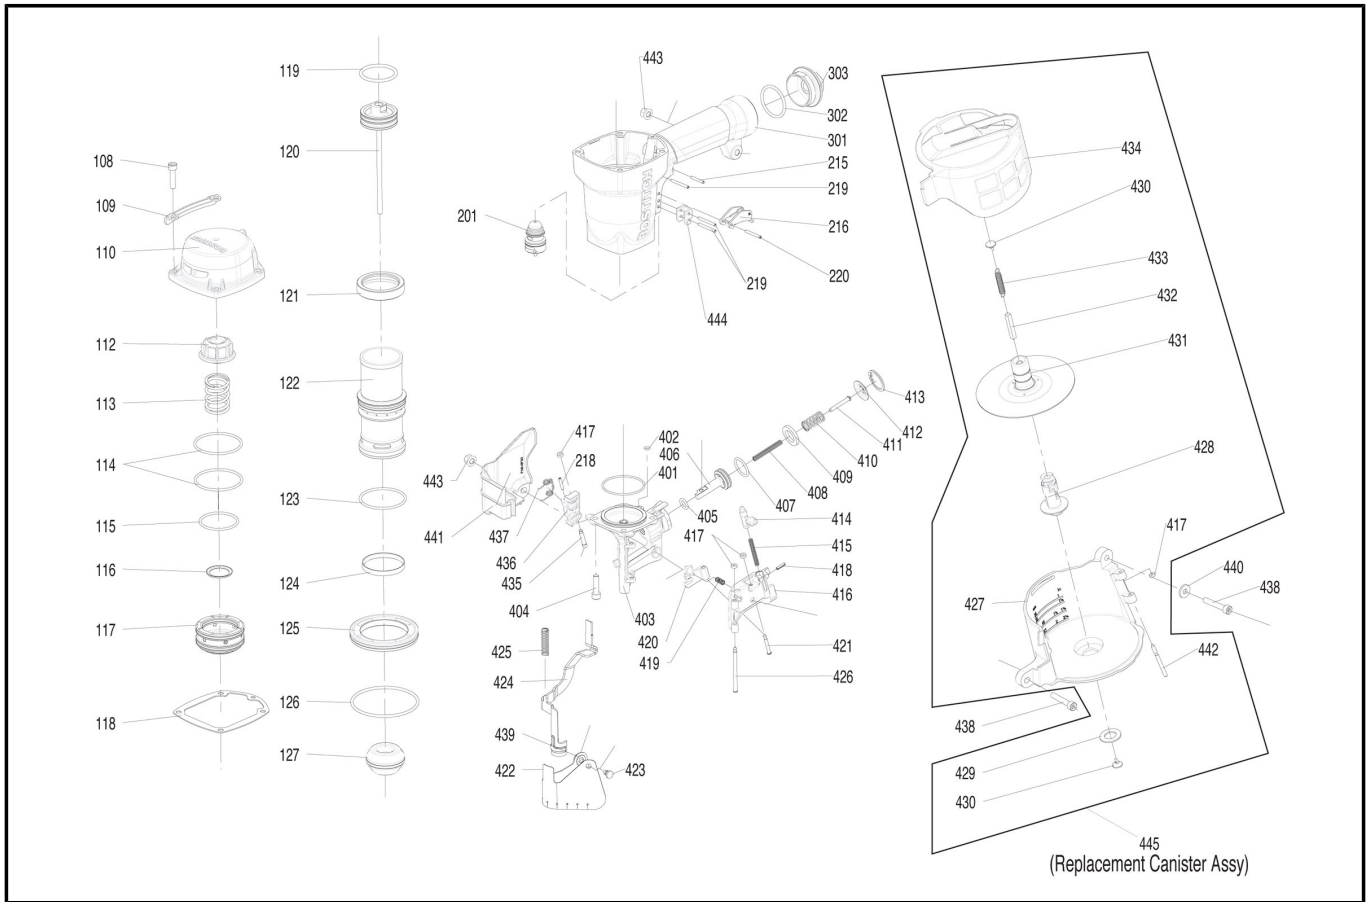

**Tool model**  
**Tool Status**

N58C-1-E  
active

**BOSTITCH®**

Chart Ref	Spare part code	Description	Status	Previous Part Code 1	Previous Part Code 2
108	<a href="#">MSC6100-30</a>	SCREW,SHCS,M6X1.00X30	active		
109	<a href="#">11397-0954701</a>	PROTECTOR, TOP FRAME	active		
110	<a href="#">7UUSB-3095001</a>	CAP, SERVICE	active		
112	<a href="#">11370-0950001</a>	BUMPER, TOP	active		
113	<a href="#">854016</a>	SPRING, HEAD VALVE	active		
114	<a href="#">2041104-06050</a>	O - RING	active		
115	<a href="#">2041109-05100</a>	O - RING	active		
116	<a href="#">11381-0950002</a>	WASHER	active		
117	<a href="#">11368-0950002</a>	HEAD VALVE	active		
118	<a href="#">11302-0954702</a>	SEAL, METAL CYLINDER CAP	active		
119	<a href="#">850607</a>	O-RING, 1.484X.139	active		
120	<a href="#">11204-0950001</a>	ASSEMBLY, DRIVER/PISTON	active		
121	<a href="#">11399-0954701</a>	SEAL, CYLINDER	active		
122	<a href="#">11320-0950002</a>	SLEEVE, CYLINDER	active		
123	<a href="#">850006</a>	O-RING, 1.987X.103	active		
124	<a href="#">T60021</a>	SEAL, CHECK	active		
125	<a href="#">11321-0950001</a>	RING, CYLINDER	active		
126	<a href="#">2041101-08020</a>	O - RING	active		
127	<a href="#">11327-0954701</a>	BUMPER	active		
201	<a href="#">TVA6</a>	KIT, TRIGGER VALVE	active		
215	<a href="#">MPP030020</a>	PIN, SPIRAL M3X20MM	active		
216	<a href="#">CNTK2</a>	KIT, CONTACT TRIP CONVERSION	active		
217*	<a href="#">SEQ6</a>	KIT, SEQUENTIAL	active		
218	<a href="#">MPP030016</a>	PIN, SPIRAL, M3X16MM	active		