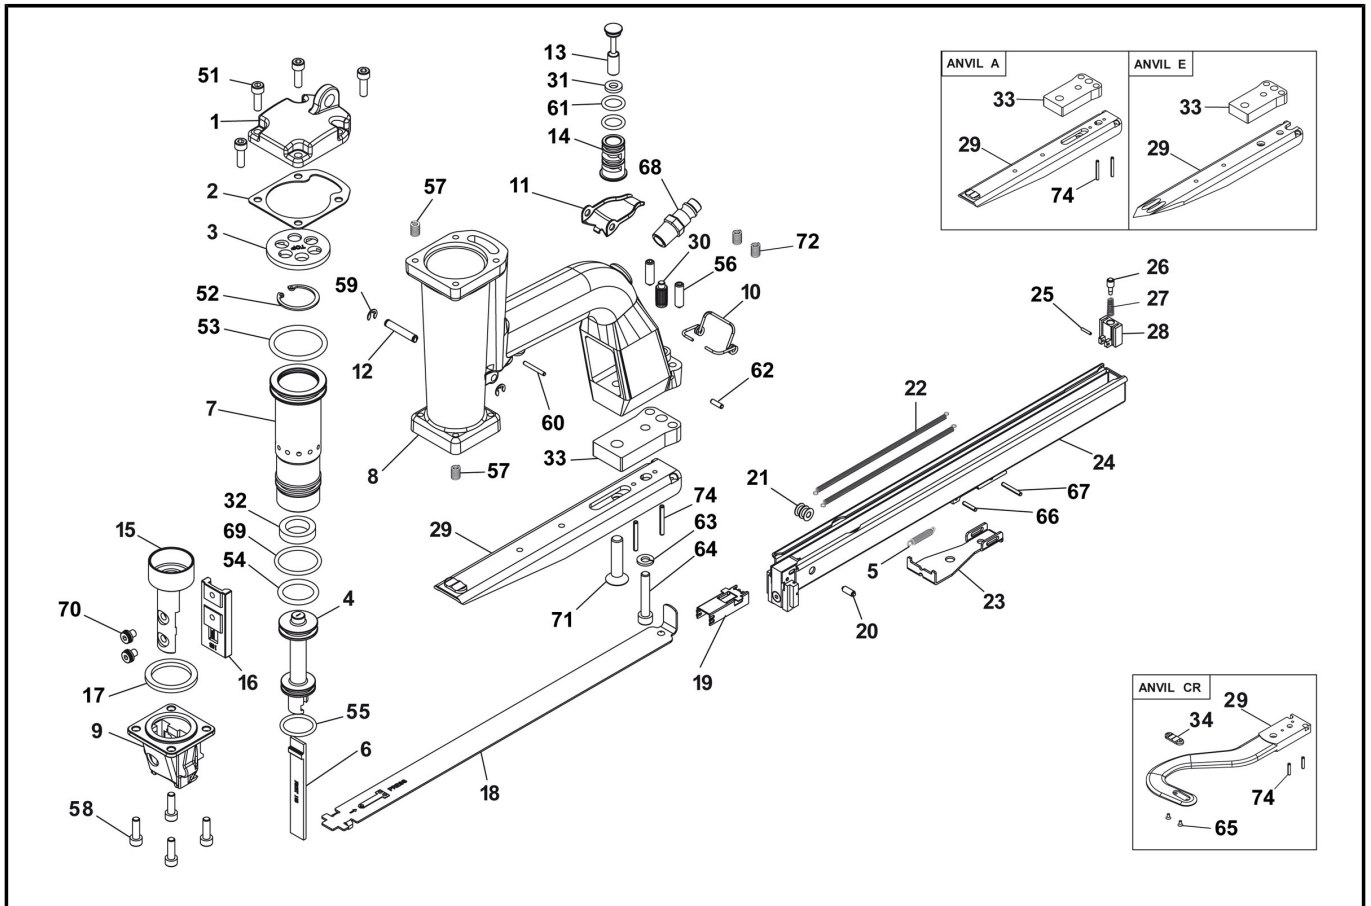

Tool model
Tool Status

P51-10B-E
active

BOSTITCH®

Chart Ref	Spare part code	Description	Status	Previous Part Code 1	Previous Part Code 2
1	A05500101	CYLINDER HEAD	active		
2	A05500201	GASKET	active		
3	A05500301	BUMPER	active		
4	A05500401	PISTON SA	active		
5	A05500501	SPRING TORSION	active		
6	A05500601	DRIVER - P51-10B	active		
6	A07500201	DRIVER - P51-5B	active		
7	A05500701	CYLINDER	active		
8	A05500801	HOUSING	active		
9	9R189915	GUIDE BLOCK	active		
10	A05501001	SPRING CLIP	active		
11	A05501101	TRIGGER	active		
12	A05501201	ROLLPIN	active		
13	A05501301	VALVE	active		
14	A05501401	TUBE	active		
15	A05501501	SLEEVE	active		
16	A05501601	DRIVER GUIDE - 1/2" & 5/8"	active		
16	A05501602	DRIVER GUIDE - 3/8"	active		
16	A05700102	GUIDE	active		
16	A07500101	GUIDE	active		
17	A05501701	BUMPER	active		
18	9R189917	LID	active		
19	A05502401	PUSH BLOCK	active		
20	A05502601	PIN	active		