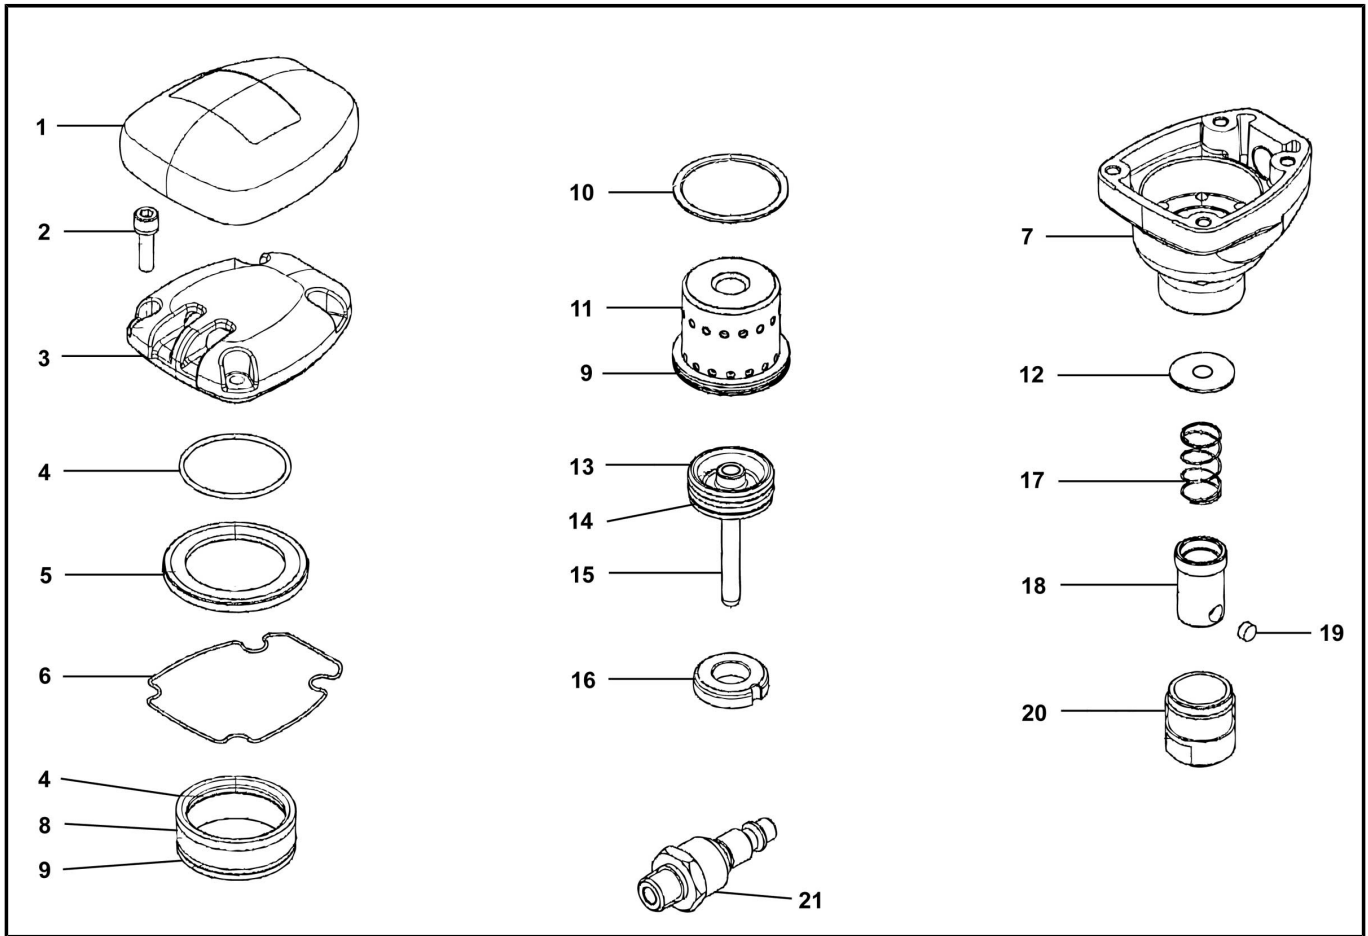

Tool model
Tool Status

PN50-E
active

BOSTITCH®

Chart Ref	Spare part code	Description	Status	Previous Part Code 1	Previous Part Code 2
1	1138B-0724703	COVER-TOP	active		
2	2040100-03020	BOLT	active		
3	11369-0724316	CAP	active		
4	2041104-04013	O RING	active		
5	11399-0724701	COLLAR	active		
6	11302-0724705	SEAL	active		
7	11384-0728003	BODY	active		
8	11321-0720004	SPACER	active		
9	2041108-04100	O RING	active		
10	1136X-0724702	SEAL	active		
11	11320-0720005	CYLINDER	active		
12	2040203-04010	WASHER SPRING	active		
13	2041108-03103	O RING	active		
14	2041104-03060	O RING	active		
15	11204-0724702	DRIVER	active		
16	11327-0724702	BUMPER	active		
17	1135C-0720003	SPRING COMPRESSION	active		
18	11395-0720007	ROD	active		
19	1134E-0720001	MAGNET	active		
20	1132N-0724708	SOCKET	active		
21	1135V-0000039	EURO NIPPLE 1/4 MALE	active		