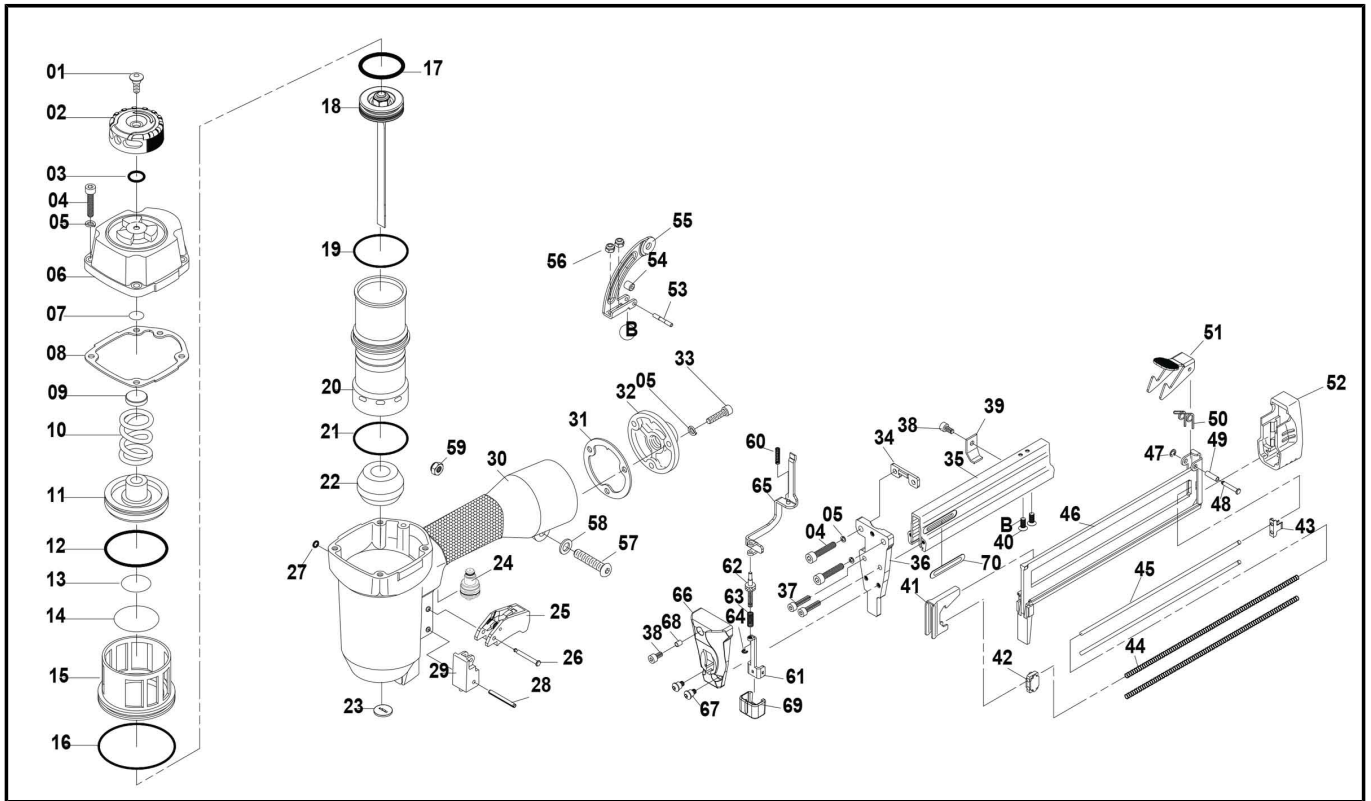

**Tool model**  
**Tool Status**

SB156SL-1-E  
active

**BOSTITCH®**

Chart Ref	Spare part code	Description	Status	Previous Part Code 1	Previous Part Code 2
1	<a href="#">OA51311I</a>	Schoulder screw	active		
2	<a href="#">OA1162E1</a>	EXHAUST COVER	fut disc		
3	<a href="#">S06P000900</a>	O-RING	active		
4	<a href="#">174047</a>	SCREW,SHCS,M5x0.8x25	active		
5	<a href="#">000000-00</a>	NO LONGER AVAILABLE	disc		
6	<a href="#">P1630000340</a>	DEFLECTOR	active		
7	<a href="#">1FP0018</a>	O-RING	active		
8	<a href="#">PA11511I</a>	PACKING	active		
9	<a href="#">PB1021W1</a>	SEAL	active		
10	<a href="#">PB1041S1</a>	Spring	active		
11	<a href="#">PA1051W1</a>	HD. VALVE PISTON	active		
12	<a href="#">1FZ0006</a>	O-RING	active		
13	<a href="#">1FP2025</a>	O-RING	active		
14	<a href="#">1FP2038</a>	O-RING	active		
15	<a href="#">PA1091E1</a>	COLLAR	active		
16	<a href="#">1FA0142</a>	O-RING	fut disc		
17	<a href="#">1FP0032</a>	O-RING	active		
18	<a href="#">G0213600</a>	Driver Unit	active		
19	<a href="#">1FA0130</a>	O-RING	active		
20	<a href="#">P1632000700</a>	CYLINDER	active		
21	<a href="#">1FP0042</a>	O-RING	active		
22	<a href="#">PA1111O1</a>	BUMPER	active		
23	<a href="#">P1745201262</a>	Joint Guide	active		
24	<a href="#">PB205BA1</a>	TRIGGER VALVE UNIT	active		
25	<a href="#">PB2081A1</a>	TRIGGER UNIT	active		
26	<a href="#">JA2071W1</a>	STEPPED PIN	active		